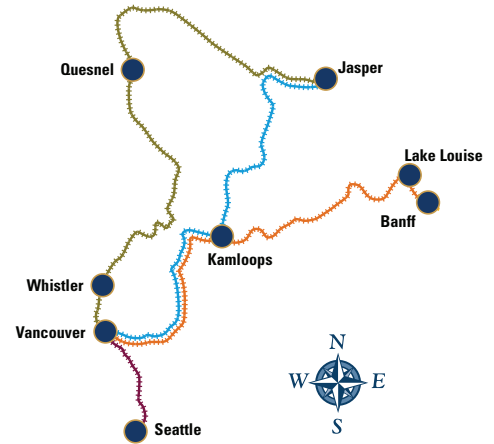

- First Passage to the West (FPW) 2 Days
- V-L/B Vancouver~Kamloops~Lake Louise/Banff
- V-B Vancouver~Kamloops~Banff
- Journey through the Clouds (JTC) 2 Days
- V-J Vancouver~Kamloops~Jasper
- Rainforest to Gold Rush (RGR) 3 Days
- NV-J Vancouver~Whistler~Quesnel~Jasper
- Coastal Passage (CP) 3 Days
- S-V+ Seattle~Vancouver~Canadian Rockies

UPDATED: October 30, 2015

2017 Rail Schedule

Westbound Departures

DAY	DATE	FPW	JTC	CP	RGR
MON	17-Apr-17				
TUE	18-Apr-17				
WED	19-Apr-17				
THU	20-Apr-17	B/L-V	J-V		
FRI	21-Apr-17				
SAT	22-Apr-17				
SUN	23-Apr-17				
MON	24-Apr-17				
TUE	25-Apr-17				
WED	26-Apr-17				
THU	27-Apr-17	B/L-V	J-V		
FRI	28-Apr-17				
SAT	29-Apr-17				
SUN	30-Apr-17	B/L-V	J-V		

- First Passage to the West (FPW) 2 Days
- B/L-V Banff/Lake Louise~Kamloops~Vancouver
- B-V Banff~Kamloops~Vancouver
- Journey through the Clouds (JTC) 2 Days
- J-V Jasper~Kamloops~Vancouver
- Rainforest to Gold Rush (RGR) 3 Days
- J-NV Jasper~Quesnel~Whistler~Vancouver
- Coastal Passage (CP) 3 Days
- +V-S Canadian Rockies~Vancouver~Seattle